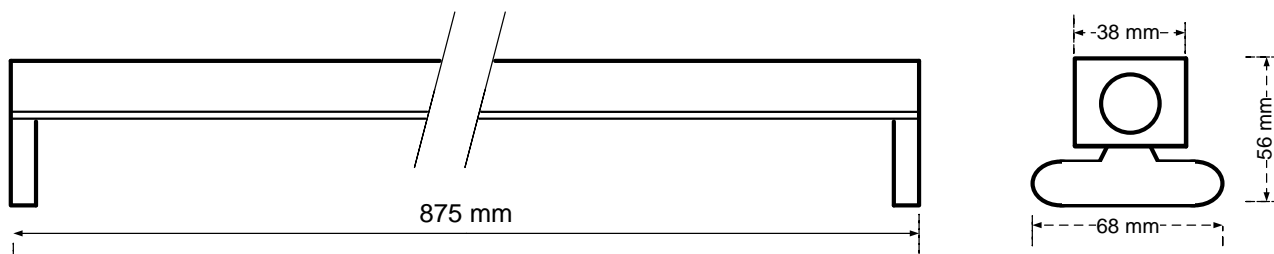

Dimensional Drawing

ELMASCO INDUSTRIES S.A.

Head Office : 44 K. Palama, 14343 N. Chalkidona, Athens, Greece
Production Plant : Ag. Adrianos, 21100 Nafplio, Greece
Email: elmasco@elmasco.eu

Tel : +30 210 2583100
Fax: +30 210 2583107